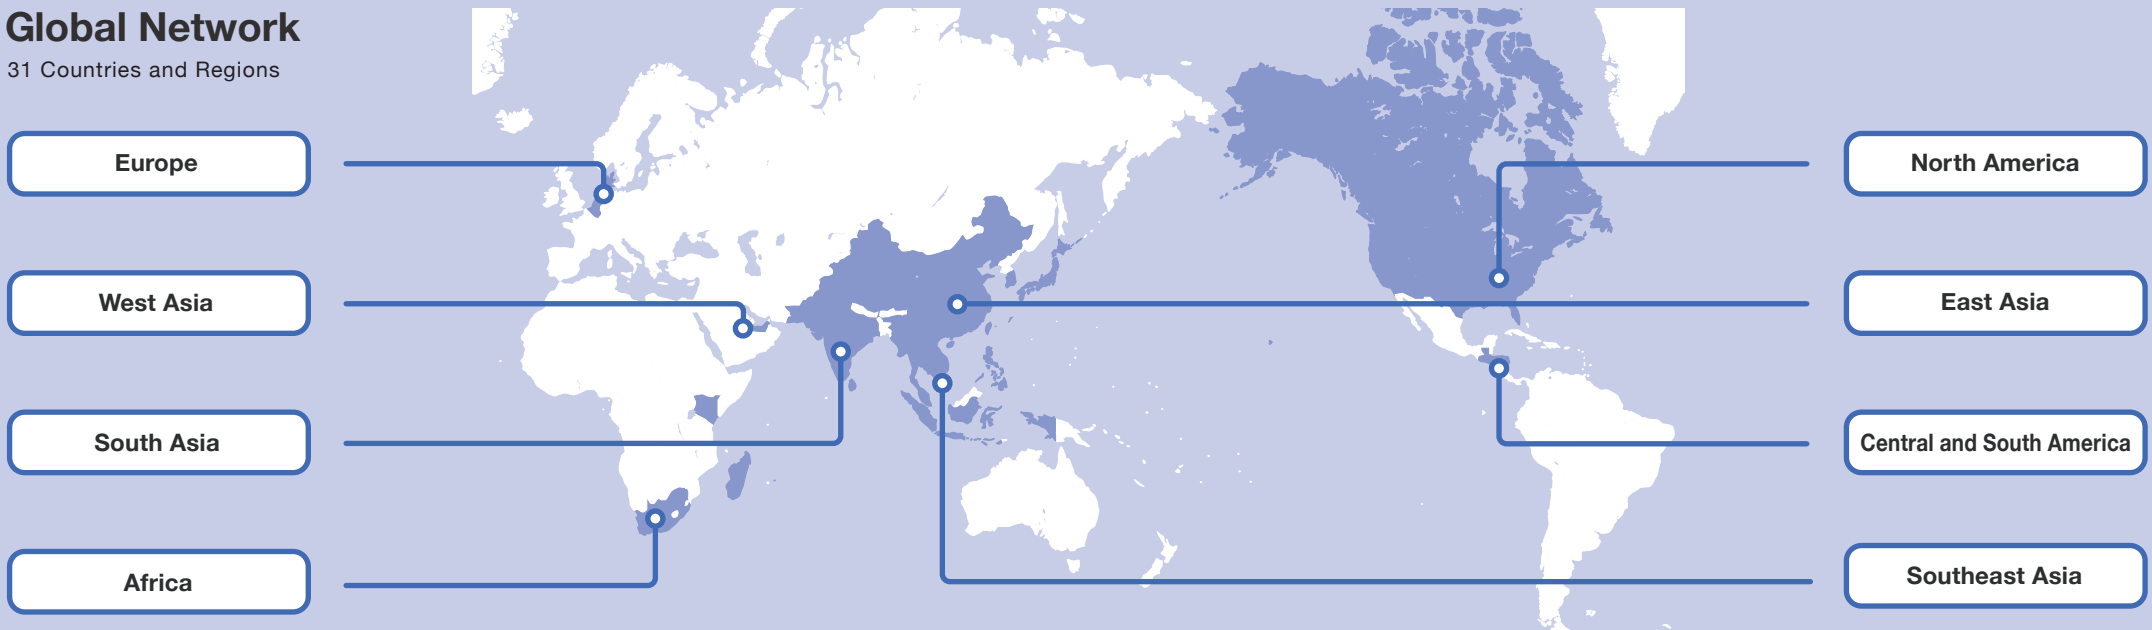

Global Network

31 Countries and Regions

List of Overseas Group Companies

East Asia

China	Shanghai Runbow Logistics & Technology Co., Ltd. Shanghai Hong Mai Logistics Co., Ltd. Beijing Runbow Wuyuan Logistics LLP Shenyang Runbow Supply Chain Technology Co., Ltd. Shanghai Jiangping Chemical Products Transportation Co., Ltd. Shanghai Runbow Industrial Co., Ltd. Shanghai Runbow Logistics Co., Ltd. Tianjin Hongdi Supply Chain Management Co., Ltd. Inner Mongolia Hongtie Multimodal Transport Logistics Co., Ltd. Shanghai New Wonder Software Co., Ltd. Shanghai Hongxizhao Environmental Protection Technology Co., Ltd. Kunshan Runbow Supply Chain Technology Co., Ltd. Guodian Golmud Photovoltaic Power Generation Co., Ltd. Shanghai Poly-Sagawa Logistics Co., Ltd. Poly-Sagawa Logistics Co., Ltd. Expo Freight (Shanghai) Limited Expofreight (Shenzhen) Limited Wuxi Feisu Logistics Information Technology Co., Ltd.
Hong Kong	Sagawa Express (H.K.) Co., Ltd. Expofreight (Hong Kong) Ltd
Korea	SAGAWA LOGISTICS KOREA CO., LTD.
Taiwan	HCT Sagawa Express Co., Ltd. EFL Taiwan (Pvt) Ltd

Europe

Belgium	EFL Global B.V.
Denmark	Expo Freight Denmark ApS
Netherlands	EFL Europe B. V.

North America

Canada	EFL Global Logistics Canada Ltd
United States of America	SG SAGAWA USA INC. EFL Global LLC EFL Container Lines LLC EFL Transportation LLC Seville Freight Systems Inc Seville Transfer Ltd EFL Brokerage LLC Seville Container Freight Station Inc IDEA Global LLC IDEA International LLC Interconexion: Distribuir Y Enviar Para Las Americas, LLC d/b/a IDEA ,LLC Complete Transport Solutions Inc

Central and South America

Nicaragua	IDEA Nicaragua de S.A
Guatemala	IDEA Guatemala S.A
El Salvador	IDEA El Salvador S.A. de C.V Corporación K&C, S.A. de C.V
Honduras	IDEA Honduras, S. de R.L. de C.V

Africa

Kenya	Air Sea Logistics Limited Expolanka Freight Ltd
Madagascar	Expolanka Madagascar
Mauritius	Expolanka Freight Ltd.
Republic of South Africa	Expolanka Freight (Proprietary) Ltd