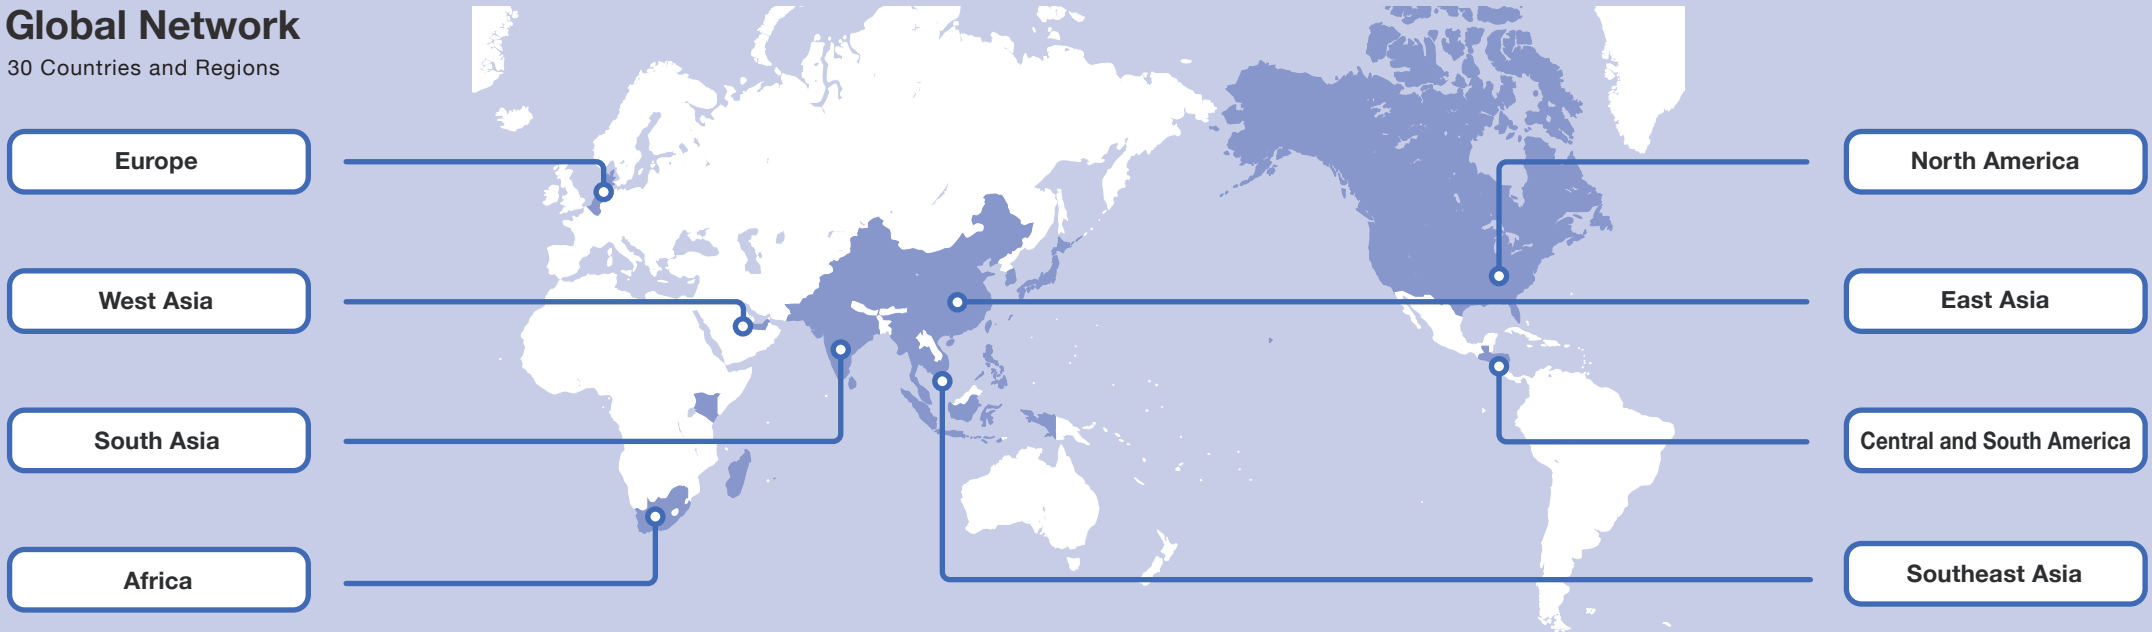

Global Network

30 Countries and Regions

List of Overseas Group Companies

East Asia

China	Shanghai Runbow Logistics & Technology Co., Ltd. Shanghai Sagawa HongMai Logistics Co., Ltd. Beijing Runbow Wuyuan Logistics LLP Shenyang Runbow Supply Chain Technology Co., Ltd. Shanghai Jiangping Chemical Products Transportation Co., Ltd. Shanghai Runbow Industrial Co., Ltd. Shanghai Runbow Logistics Co., Ltd. Tianjin Hongdi Supply Chain Management Co., Ltd. Inner Mongolia Hongtie Multimodal Transport Logistics Co., Ltd. Shanghai New Wonder Software Co., Ltd. Shanghai Hongxizhao Environmental Protection Technology Co., Ltd. Kunshan Runbow Supply Chain Technology Co., Ltd. Guodian Golmud Photovoltaic Power Generation Co., Ltd. Shanghai Poly-Sagawa Logistics Co., Ltd. Poly-Sagawa Logistics Co., Ltd. Expo Freight (Shanghai) Limited Expofreight (Shenzhen) Limited Wuxi Feisu Logistics Information Technology Co., Ltd.
Hong Kong	Sagawa Express (H.K.) Co., Ltd. Expofreight (Hong Kong) Ltd
Korea	SAGAWA LOGISTICS KOREA CO., LTD.
Taiwan	HCT Sagawa Express Co., Ltd. EFL Taiwan (Pvt) Ltd

Europe

Belgium	EFL Global B.V.
Denmark	Expo Freight Denmark ApS
Netherlands	EFL Europe B. V.

North America

Canada	EFL Global Logistics Canada Ltd
United States of America	SG SAGAWA USA INC. EFL Global LLC EFL Container Lines LLC EFL Transportation LLC Seville Freight Systems Inc Seville Transfer Ltd EFL Brokerage LLC Seville Container Freight Station Inc IDEA Global LLC IDEA International LLC Interconexion: Distribuir Y Enviar Para Las Americas, LLC d/b/a IDEA ,LLC Complete Transport Solutions Inc

Central and South America

Nicaragua	IDEA Nicaragua de S.A
Guatemala	IDEA Guatemala S.A
El Salvador	IDEA El Salvador S.A. de C.V Corporación K&C, S.A. de C.V
Honduras	IDEA Honduras, S. de R.L. de C.V

Africa

Kenya	Air Sea Logistics Limited Expolanka Freight Ltd
Madagascar	Expolanka Madagascar
Mauritius	Expolanka Freight Ltd.
Republic of South Africa	Expolanka Freight (Proprietary) Ltd