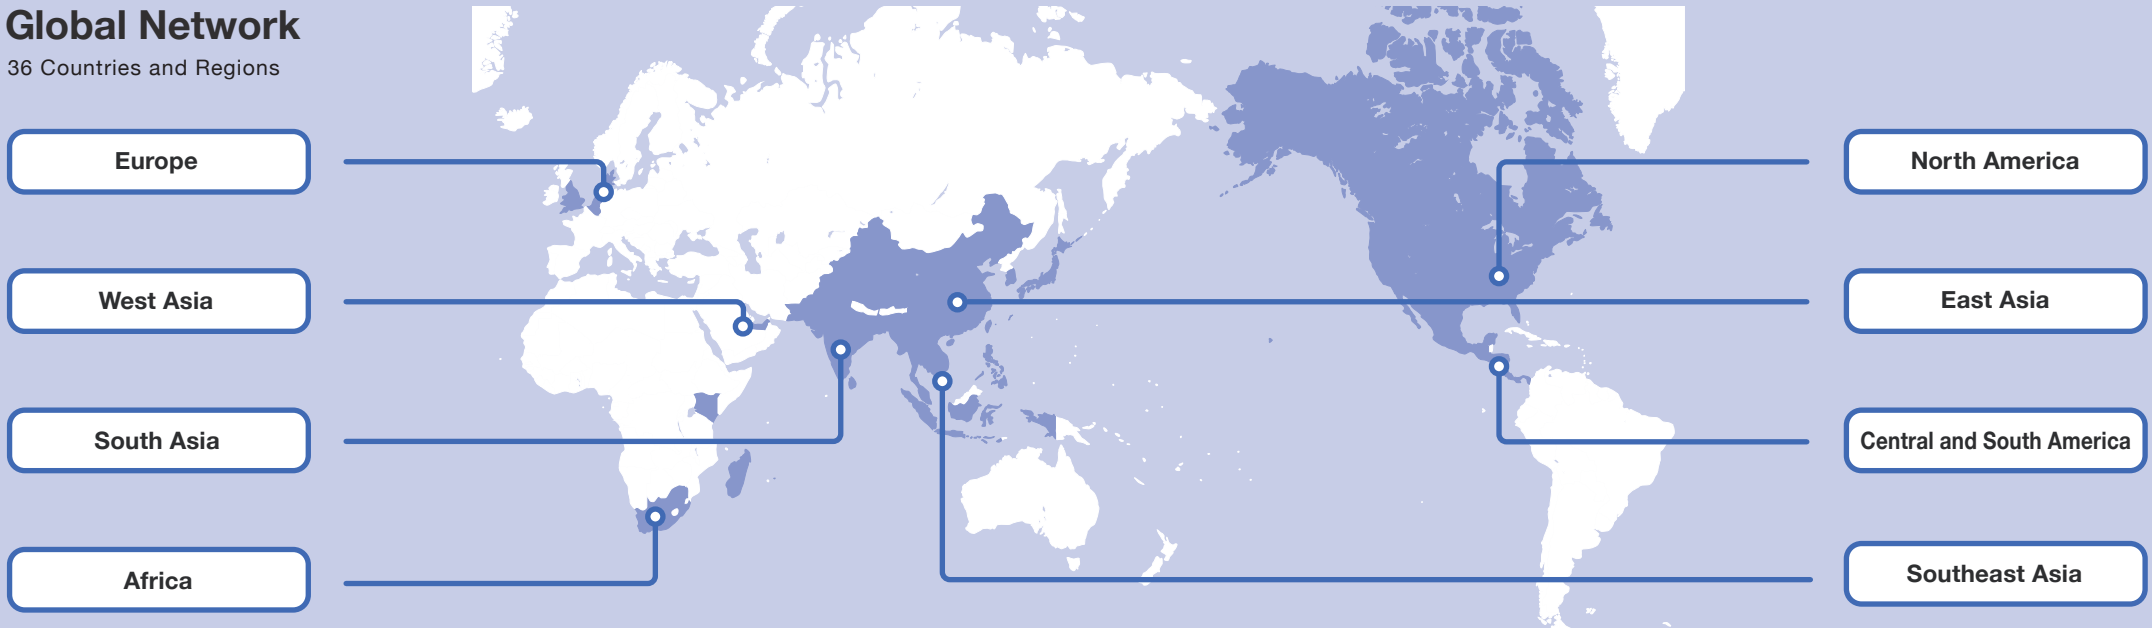

Global Network

36 Countries and Regions

List of Overseas Group Companies

East Asia

China	Shanghai Runbow Logistics & Technology Co., Ltd. Shanghai Sagawa HongMai Logistics Co., Ltd. Beijing Runbow Wuyuan Logistics LLLP Shenyang Runbow Supply Chain Technology Co., Ltd. Shanghai Jiangping Chemical Products Transportation Co., Ltd. Shanghai Runbow Industrial Co., Ltd. Shanghai Runbow Logistics Co., Ltd. Tianjin Hongdi Supply Chain Management Co., Ltd. Inner Mongolia Hongtie Multimodal Transport Logistics Co., Ltd. Shanghai New Wonder Software Co., Ltd. Shanghai Hongxizhao Environmental Protection Technology Co., Ltd. Kunshan Runbow Supply Chain Technology Co., Ltd. Guodian Golmud Photovoltaic Power Generation Co., Ltd. Sagawa Express International Logistics (Shanghai) Co.,Ltd. Sagawa Express International Logistics (Shenzhen) Co.,Ltd. Expo Freight (Shanghai) Limited Expofreight (Shenzhen) Limited Wuxi Feisu Logistics Information Technology Co., Ltd.
Hong Kong	Sagawa Express (H.K.) Co., Ltd. Expofreight (Hong Kong) Ltd
Korea	SAGAWA LOGISTICS KOREA CO., LTD.
Taiwan	HCT Sagawa Express Co., Ltd. EFL Taiwan (Pvt) Ltd

Central and South America

Costa Rica	EFL Global Costa Rica S. A.
El Salvador	EFL Global El Salvador S.A. de C.V. Corporación K&C, S.A. de C.V
Guatemala	IDEA Guatemala S.A
Honduras	IDEA Honduras, S. de R.L. de C.V
Mexico	EFL Global Mexico
Nicaragua	IDEA Nicaragua de S.A
Panama	EFL Global Panama S.A.

Africa

Kenya	Air Sea Logistics Limited Expolanka Freight Ltd
Madagascar	Expolanka Madagascar
Mauritius	Expolanka Freight Ltd.
Republic of South Africa	Expolanka Freight (Proprietary) Ltd